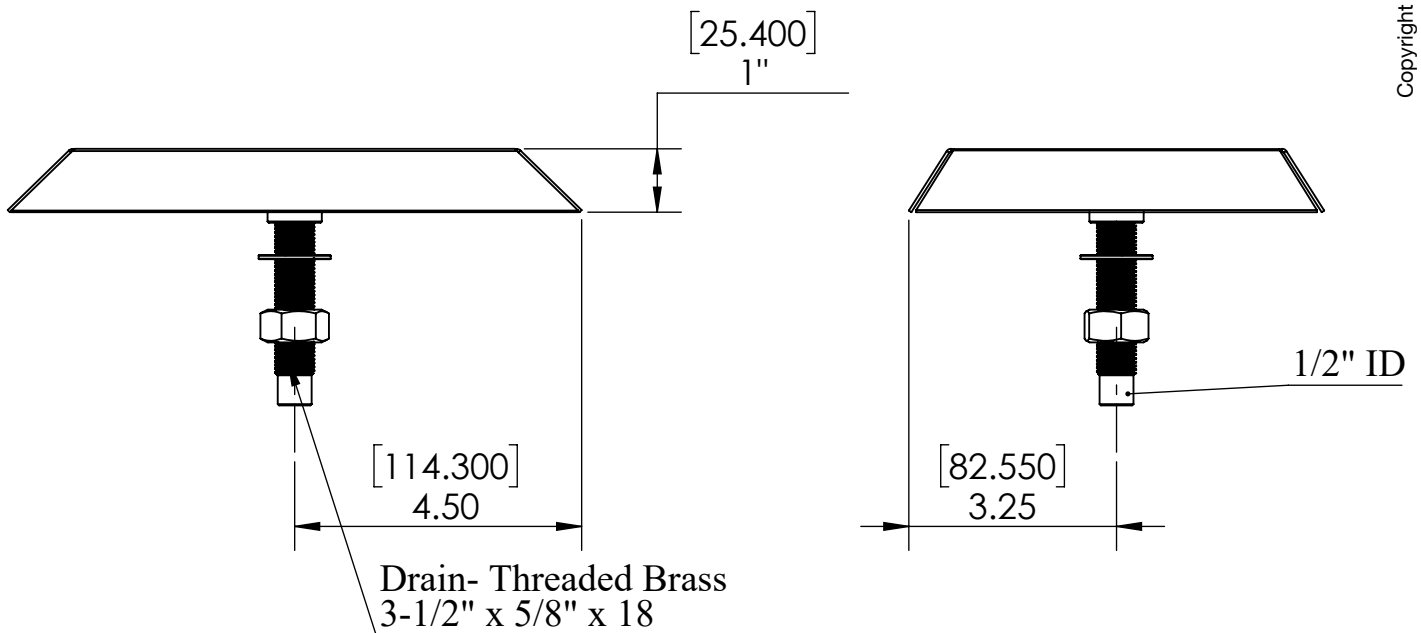

Options Available

Part Number	Dimensions	Finish
C629	16" L X 6-1/2" W	Brushed Stainless

Product Dimensions:-

Copyright © 2017 Krome Dispense. All Rights Reserved. Revision # 1 - -

US & Canada :- +1-678 666 2001

Asia:- +91-9814203010

Krome Dispense reserves the right to make revisions to product specifications without any notice

For most updated specification sheet , go to www.kromedispense.com