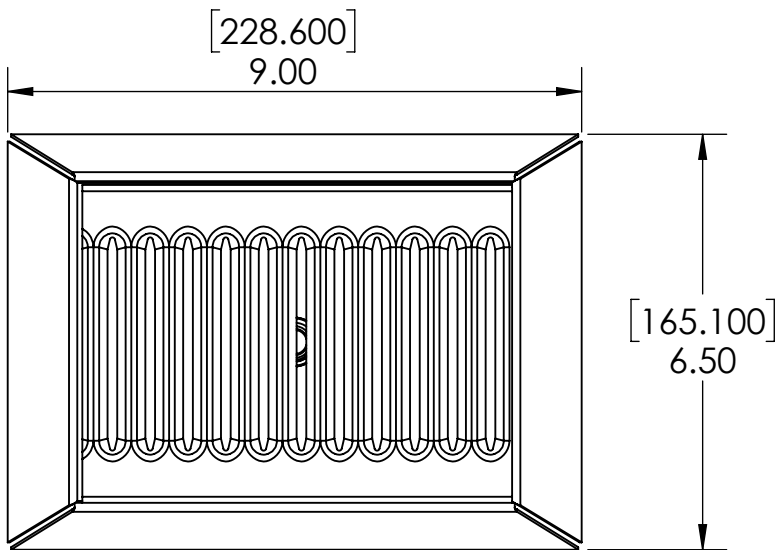

Options Available

Part Number	Dimensions	Finish
C629	16" L X 6-1/2" W	Brushed Stainless

Product Dimensions:-

Copyright © 2017 Krome Dispense. All Rights Reserved. Revision # 1 - -

US & Canada :- +1-678 666 2001

Asia:- +91-9814203010

Krome Dispense reserves the right to make revisions to product specifications without any notice

For most updated specification sheet , go to www.kromedispense.com