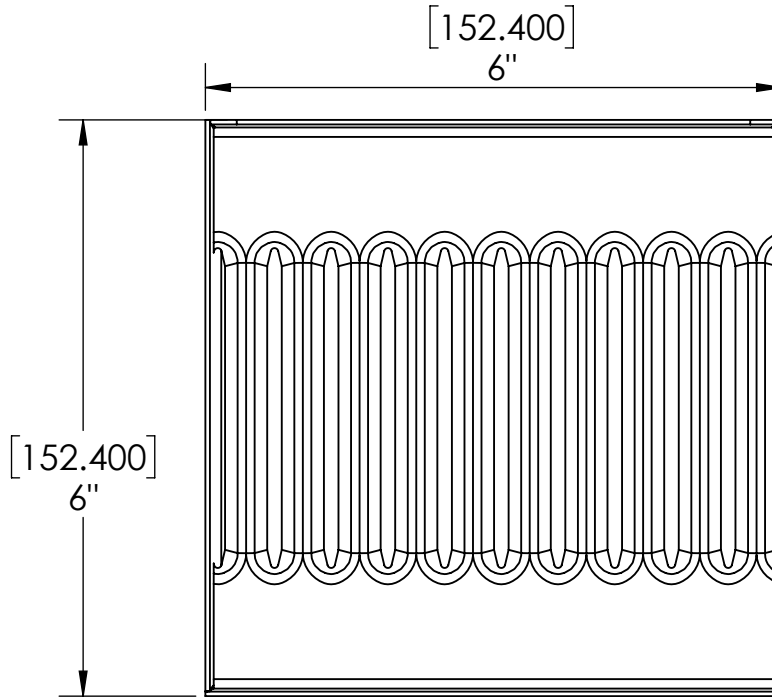

C602

Brushed Stainless

Options Available

Part Number	Dimensions	Finish
C609	10" L x 6" W	Brushed Stainless
C612	12" L x 6" W	Brushed Stainless
C619	14" L x 6" W	Brushed Stainless

Product Dimensions:-

Copyright © 2017 Krome Dispense. All Rights Reserved. Revision # 1 - ---