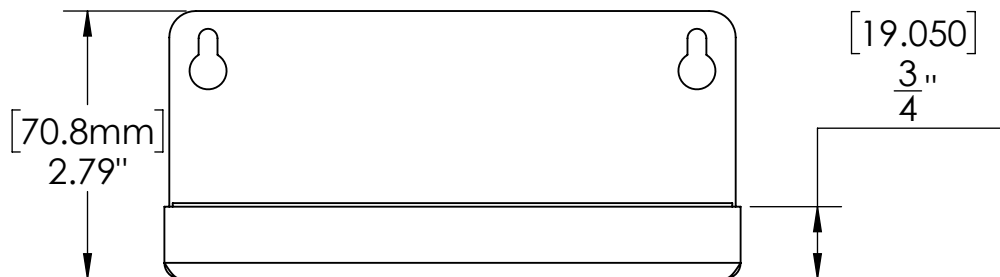

C602

Brushed Stainless

Options Available

Part Number	Dimensions	Finish
C609	10" L x 6" W	Brushed Stainless
C612	12" L x 6" W	Brushed Stainless
C619	14" L x 6" W	Brushed Stainless

Product Dimensions:-

Copyright © 2017 Krome Dispense. All Rights Reserved. Revision # 1 - ---