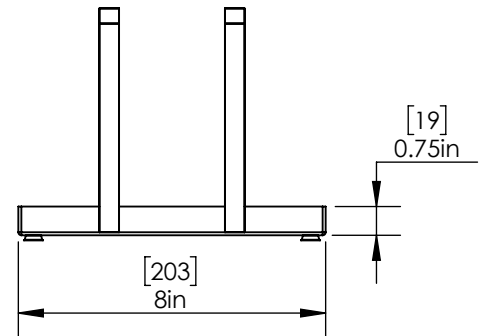

C4625

Brushed Stainless

Option Available:-

Part No	Finish	System	Type
C4626	Brushed	Without Drain	Without Rack

Product Dimensions:-

Top View

Front View

Side View