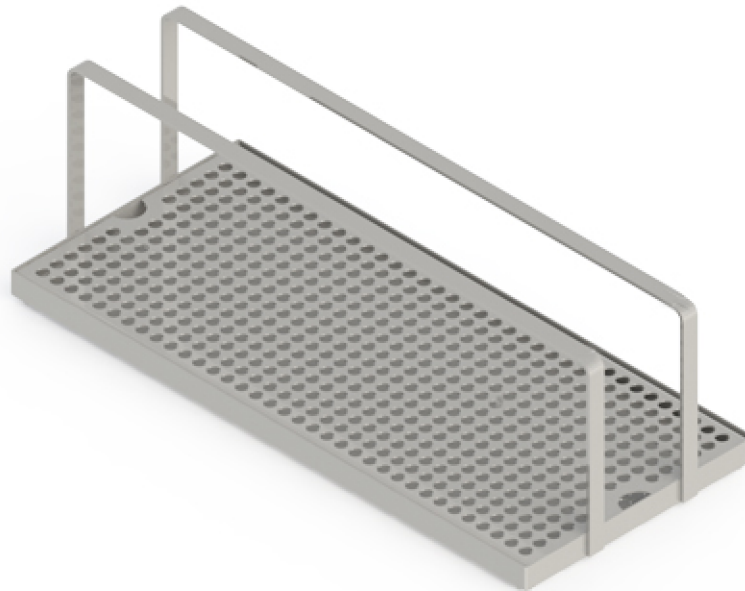

- 100% Stainless Steel Surface Drip Tray Brushed finish
- Removable grill for easy manual cleaning
- Included Center Mounted Solid Brass drain
- Fabricated from 1.2 mm Stainless Steel for Durability & Reliability

C4625

Brushed Stainless

Option Available:-

Part No	Finish	System	Type
C4626	Brushed	Without Drain	Without Rack

Product Dimensions:-

Top View

Front View

Side View