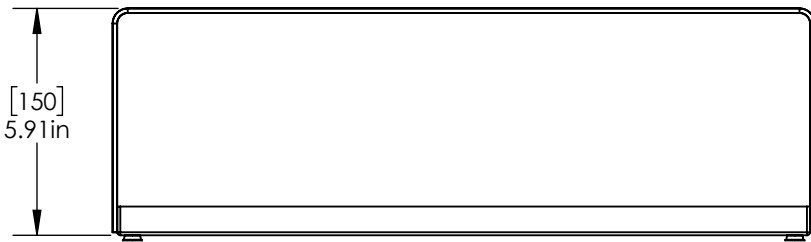

C4625

Brushed Stainless

Option Available:-

Part No	Finish	System	Type
C4626	Brushed	Without Drain	Without Rack

Product Dimensions:-

Top View

Front View

Side View