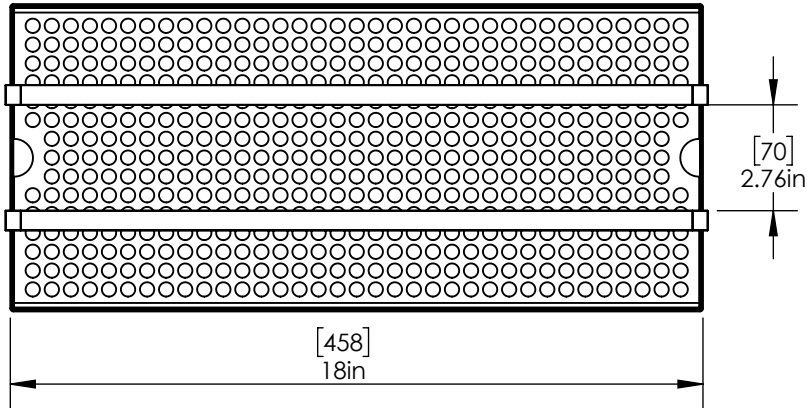

- 100% Stainless Steel Surface Drip Tray Brushed finish
- Removable grill for easy manual cleaning
- Included Center Mounted Solid Brass drain
- Fabricated from 1.2 mm Stainless Steel for Durability & Reliability

C4625

Brushed Stainless

Option Available:-

Part No	Finish	System	Type
C4626	Brushed	Without Drain	Without Rack

Product Dimensions:-

Top View

Front View

Side View