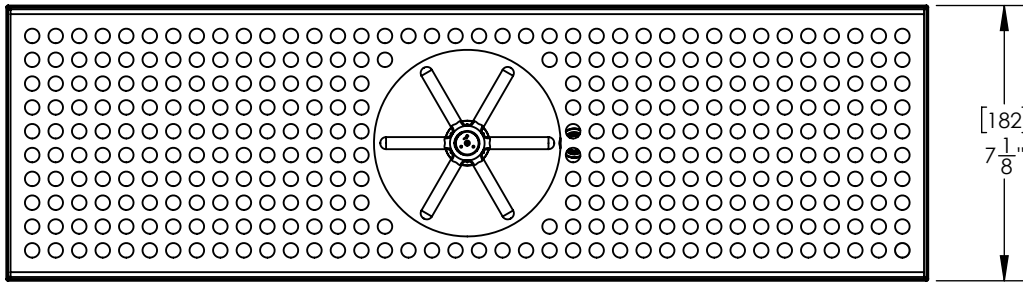

Options Available

Part No	Dimensions	Finish	Rinser
C464	8" L x 7" W	Brushed Stainless	Plastic Rinser Disk
C465	10" L x 7" W	Brushed Stainless	Plastic Rinser Disk
C466	15" L x 7" W	Brushed Stainless	Plastic Rinser Disk
C848	16" L x 7" W	Brushed Stainless	Glass Rinser Spray Assembly
C4008	16" L x 7" W	Brushed Stainless	Plastic Rinser Disk
C4009	16" L x 7" W	SS Polished	Plastic Rinser Disk

Product

Dimensions:-

Top View