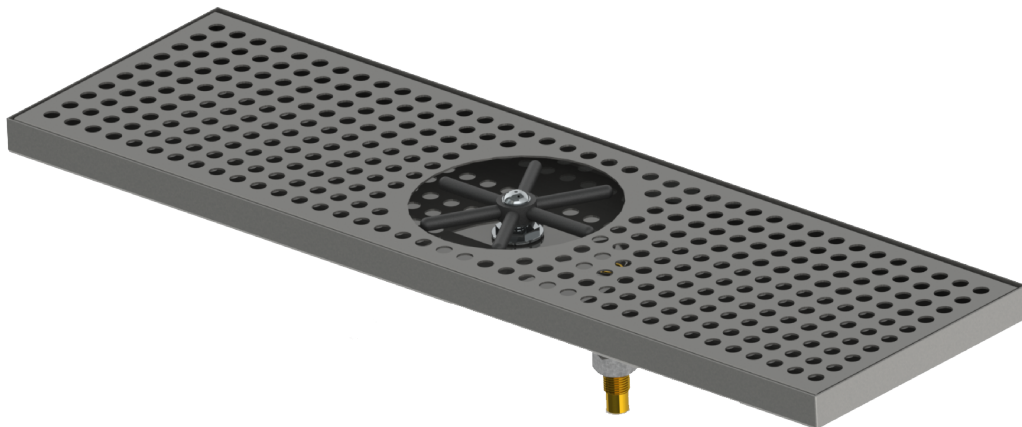

- 100% Stainless Steel Center Spray Glass Rinser Drip Tray Brushed Finish
- Rinse with cold water before pour Wet Glass, Pours better.
- Fabricated from 1.2 mm Stainless Steel for Durability & Reliability
- Removable grill for easy manual cleaning

C4003

Brushed Stainless

Rinser Disk also available in Stainless Steel (C4016)

US & Canada :- +1-678 666 2001
Asia:- +91-9814203010

Krome Dispense reserves the right to make revisions to product specifications without any notice
For most updated specification sheet , go to www.kromedispense.com

Options Available

Part No	Dimensions	Finish	Rinser
C464	8" L x 7" W	Brushed Stainless	Plastic Rinser Disk
C465	10" L x 7" W	Brushed Stainless	Plastic Rinser Disk
C466	15" L x 7" W	Brushed Stainless	Plastic Rinser Disk
C848	16" L x 7" W	Brushed Stainless	Glass Rinser Spray Assembly
C4008	16" L x 7" W	Brushed Stainless	Plastic Rinser Disk
C4009	16" L x 7" W	SS Polished	Plastic Rinser Disk