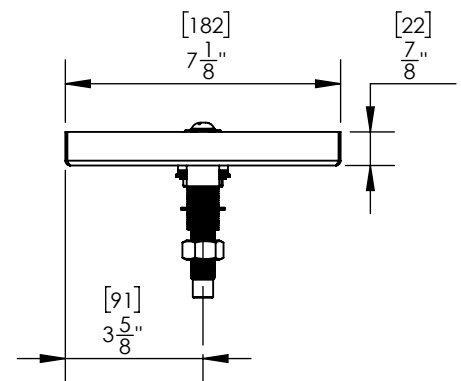

Options Available

Part No	Dimensions	Finish	Rinser
C464	8" L x 7" W	Brushed Stainless	Plastic Rinser Disk
C465	10" L x 7" W	Brushed Stainless	Plastic Rinser Disk
C466	15" L x 7" W	Brushed Stainless	Plastic Rinser Disk
C848	16" L x 7" W	Brushed Stainless	Glass Rinser Spray Assembly
C4008	16" L x 7" W	Brushed Stainless	Plastic Rinser Disk
C4009	16" L x 7" W	SS Polished	Plastic Rinser Disk

Product

Dimensions:-

Top View

Front View

Side View

US & Canada :- +1-678 666 2001
Asia:- +91-9814203010

Krome Dispense reserves the right to make revisions to product specifications without any notice
For most updated specification sheet , go to www.kromedispense.com