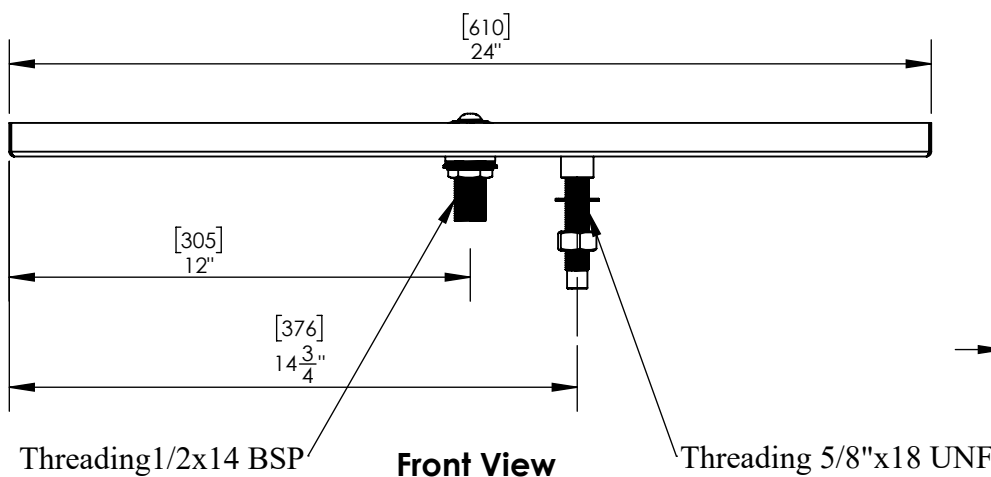

Options Available

Part No	Dimensions	Finish	Rinser
C464	8" L x 7" W	Brushed Stainless	Plastic Rinser Disk
C465	10" L x 7" W	Brushed Stainless	Plastic Rinser Disk
C466	15" L x 7" W	Brushed Stainless	Plastic Rinser Disk
C848	16" L x 7" W	Brushed Stainless	Glass Rinser Spray Assembly
C4008	16" L x 7" W	Brushed Stainless	Plastic Rinser Disk
C4009	16" L x 7" W	SS Polished	Plastic Rinser Disk

Product

Dimensions:-

Top View

Front View

Side View

US & Canada :- +1-678 666 2001
Asia:- +91-9814203010

Krome Dispense reserves the right to make revisions to product specifications without any notice
For most updated specification sheet , go to www.kromedispense.com