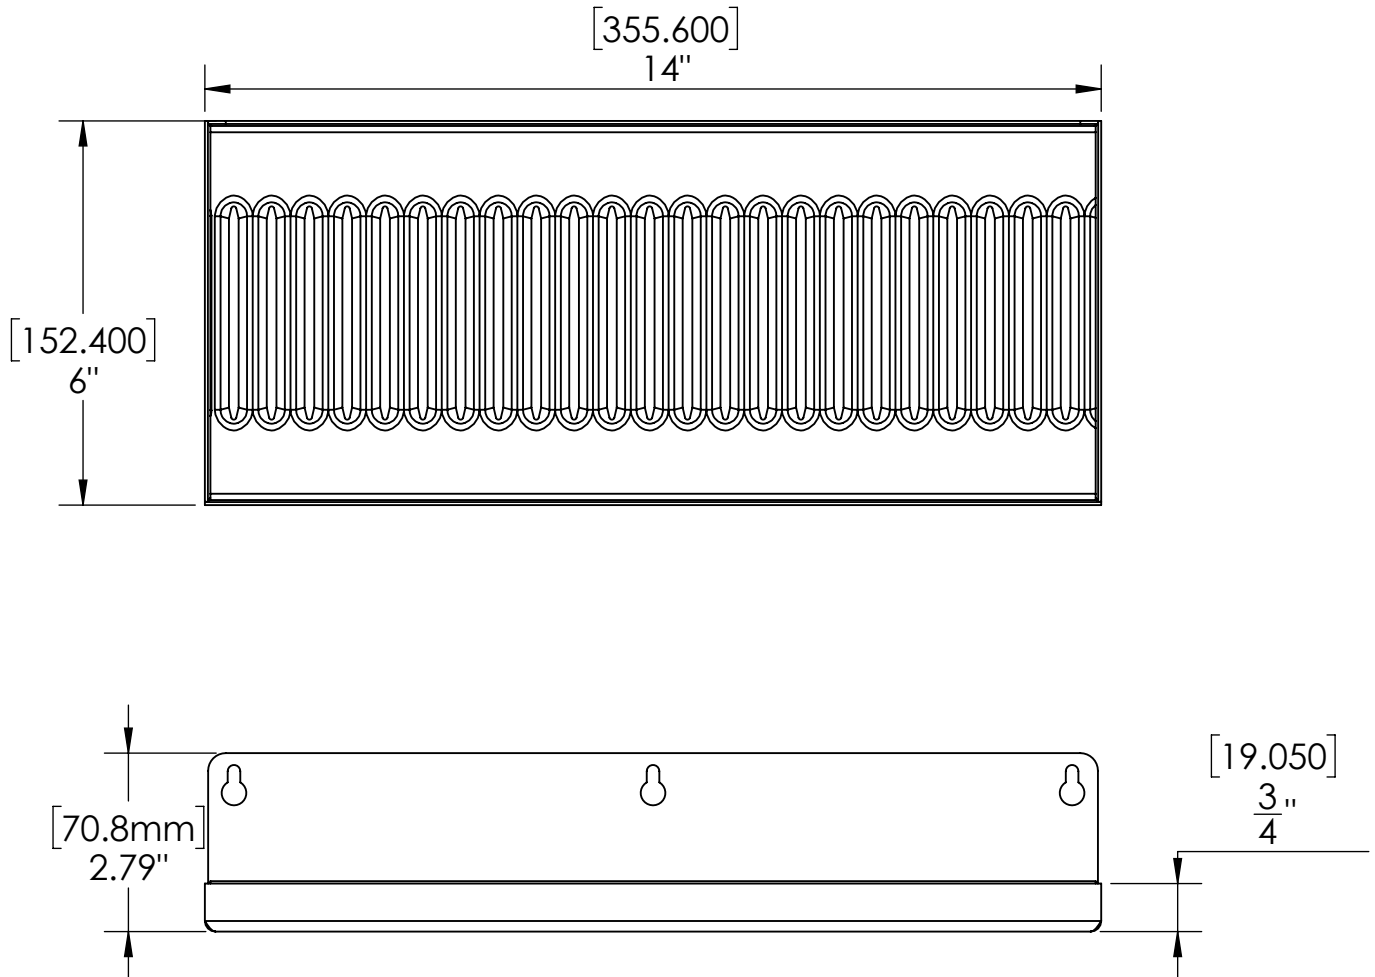

Options Available

Part Number	Dimensions	Finish
C646	4.5" L x 4" W	Brushed Stainless
C608	6" L x 4" W	Brushed Stainless
C602	6" L x 6" W	Brushed Stainless
C609	10" L x 6" W	Brushed Stainless
C612	12" L x 6" W	Brushed Stainless

Product Dimensions:-

Revision # 01 - - -

Copyright © 2017 Krome Dispense. All Rights Reserved

US & Canada :- +1-678 666 2001

Asia:- +91-9814203010

Krome Dispense reserves the right to make revisions to product specifications without any notice

For most updated specification sheet , go to www.kromedispense.com