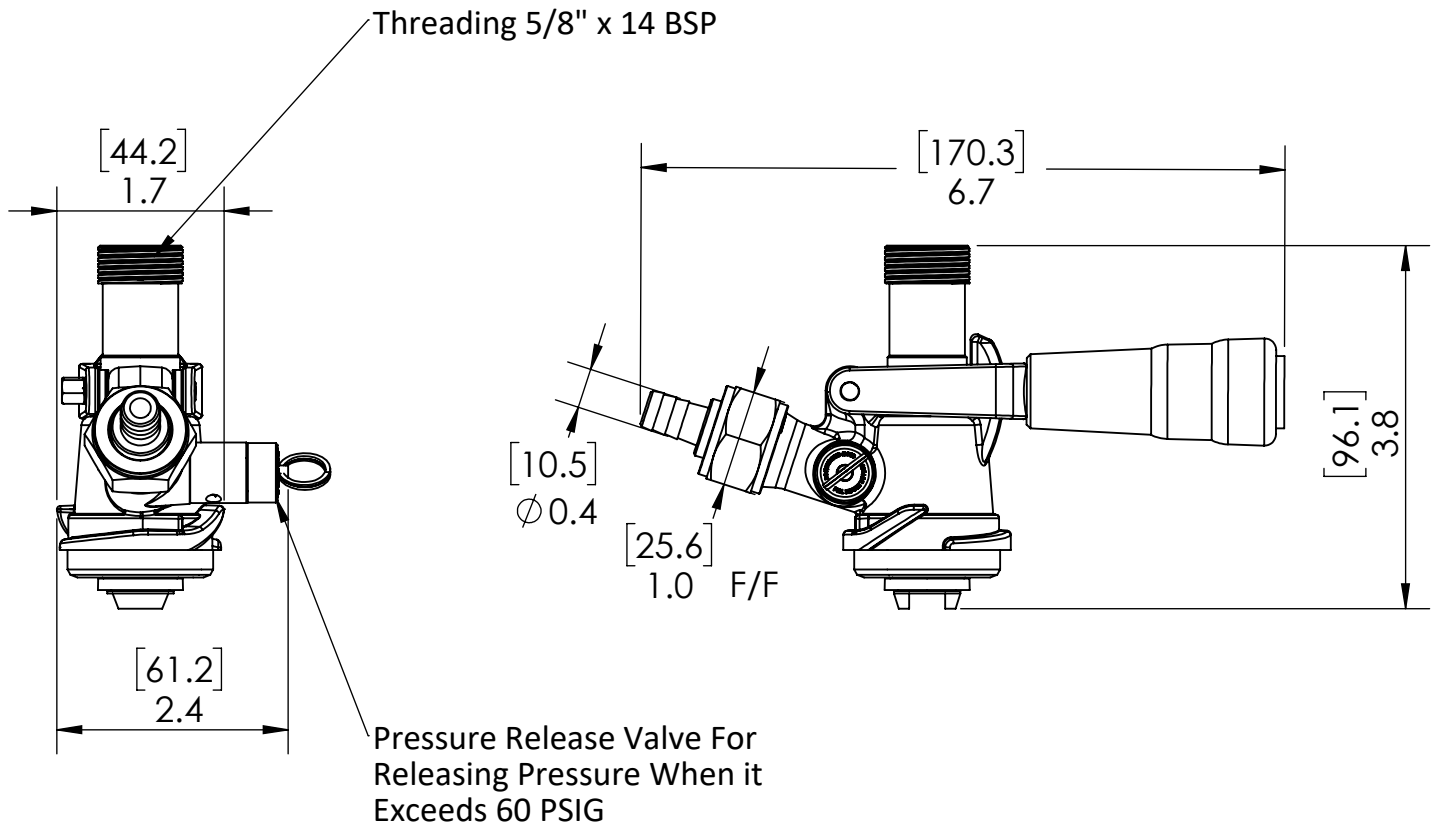

Product Dimensions:

Revision # 03 - 12/10/2018-KS

Copyright © 2017 Krome Dispense. All Rights Reserved

Options Available:

Part Number	Probe Material	PRV	Handle
C701	Brass	Yes	Pull
C703	SS304	Yes	Pull
C738	SS 304	Yes	Pull
C742	SS 316	Yes	Pull

US & Canada :- +1-678 666 2001
Asia:- +91-9814203010

Krome Dispense reserves the right to make revisions to product specifications without any notice
For most updated specification sheet , go to www.kromedispense.com