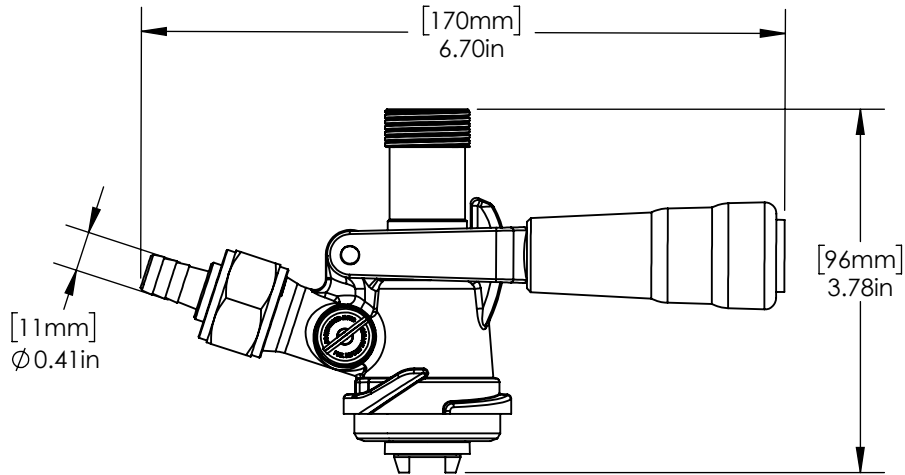

**Features & Benefits:**

- Chrome Plated Brass Body improved Durability, offers you long lasting performance
- Solid Stainless Steel 304 Probe
- Features a 60-psi pressure relief valve
- Fits D System Keg Valves
- Short Handle For Small Dia Kegs

## Product Dimensions:-

**Front View**

**Side View**