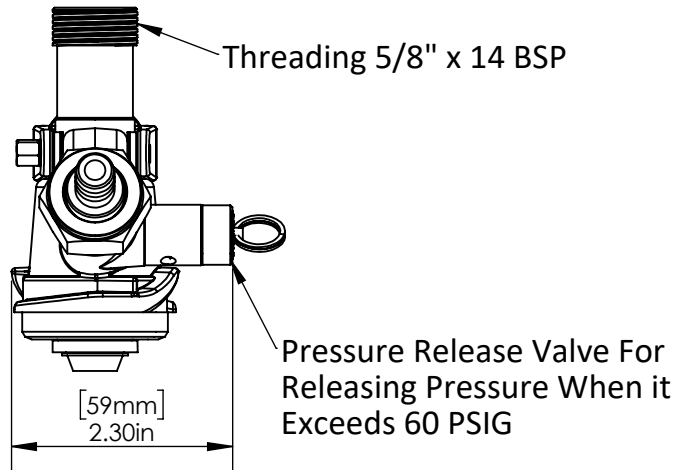

**Features & Benefits:**

- Chrome Plated Brass Body improved Durability, offers you long lasting performance
- Solid Stainless Steel 304 Probe
- Features a 60-psi pressure relief valve
- Fits D System Keg Valves
- Short Handle For Small Dia Kegs

## Product Dimensions:-

**Front View**

**Side View**