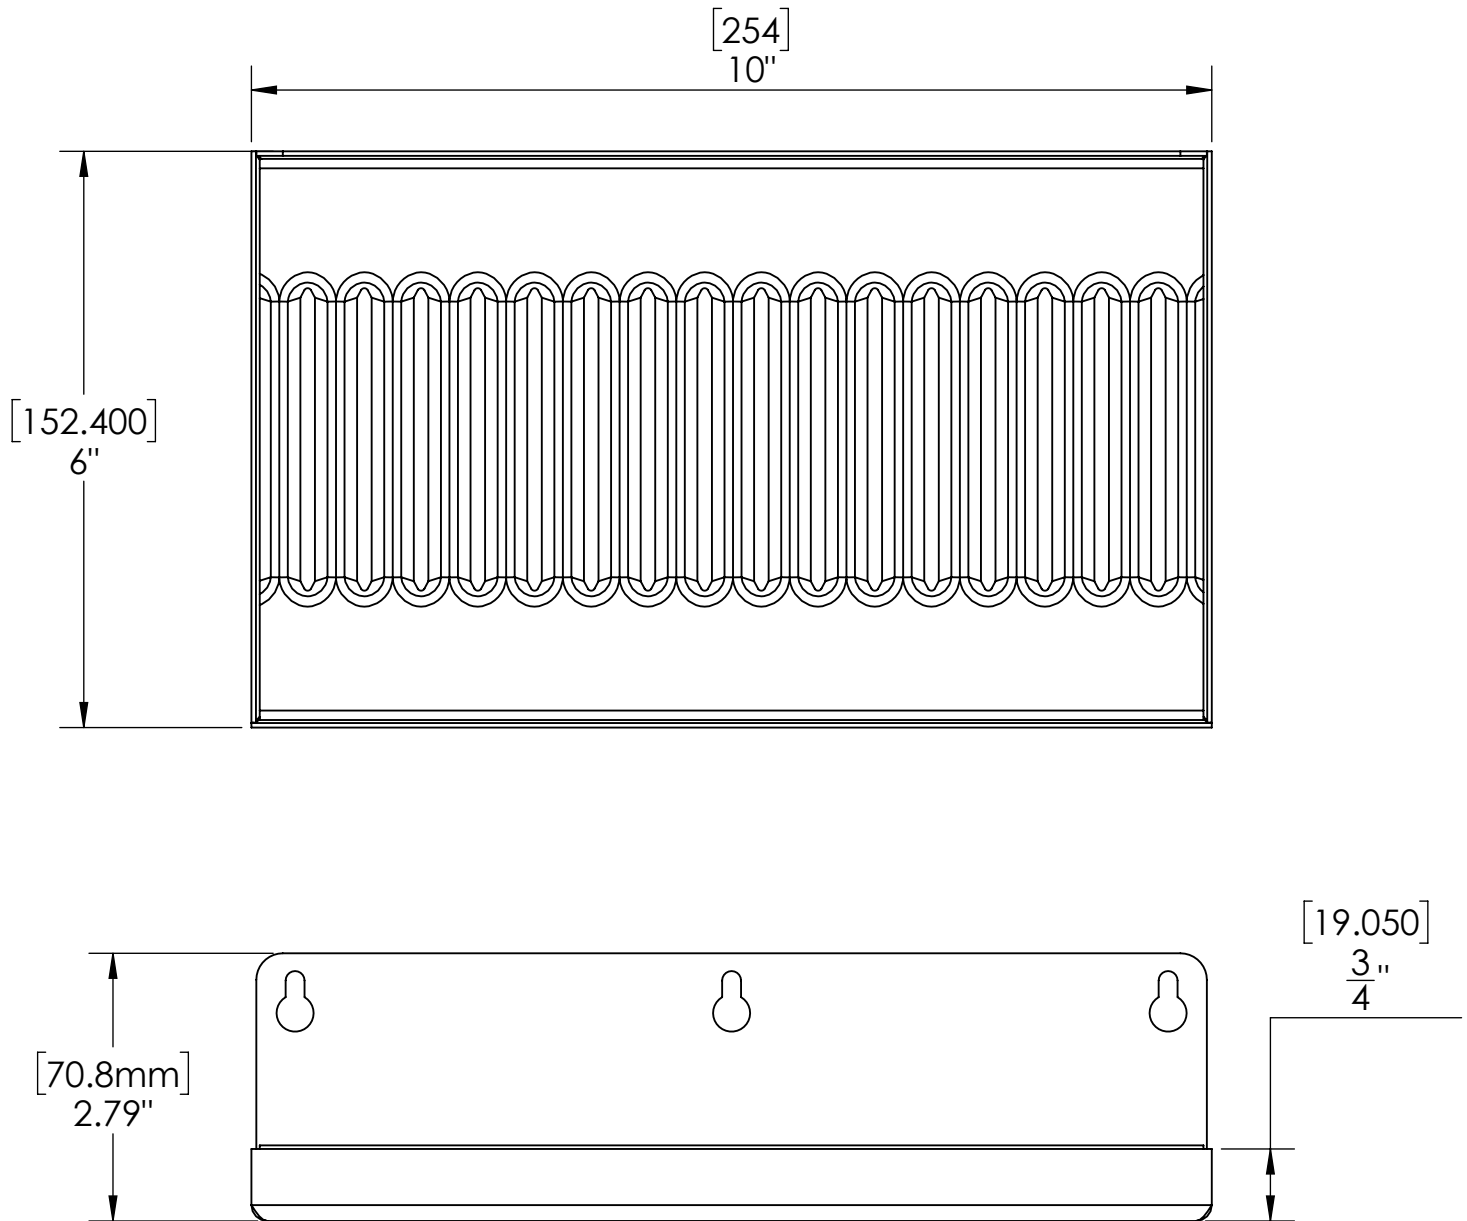

Options Available

Part Number	Dimensions	Finish
C646	4.5" L x 4" W	Brushed Stainless
C608	6" L x 4" W	Brushed Stainless
C602	6" L x 6" W	Brushed Stainless
C612	12" L x 6" W	Brushed Stainless
C619	14" L x 6" W	Brushed Stainless

Product Dimensions:-

Copyright © 2017 Krome Dispense. All Rights Reserved Revision # 01 - -

US & Canada :- +1-678 666 2001

Asia:- +91-9814203010

Krome Dispense reserves the right to make revisions to product specifications without any notice

For most updated specification sheet , go to www.kromedispense.com