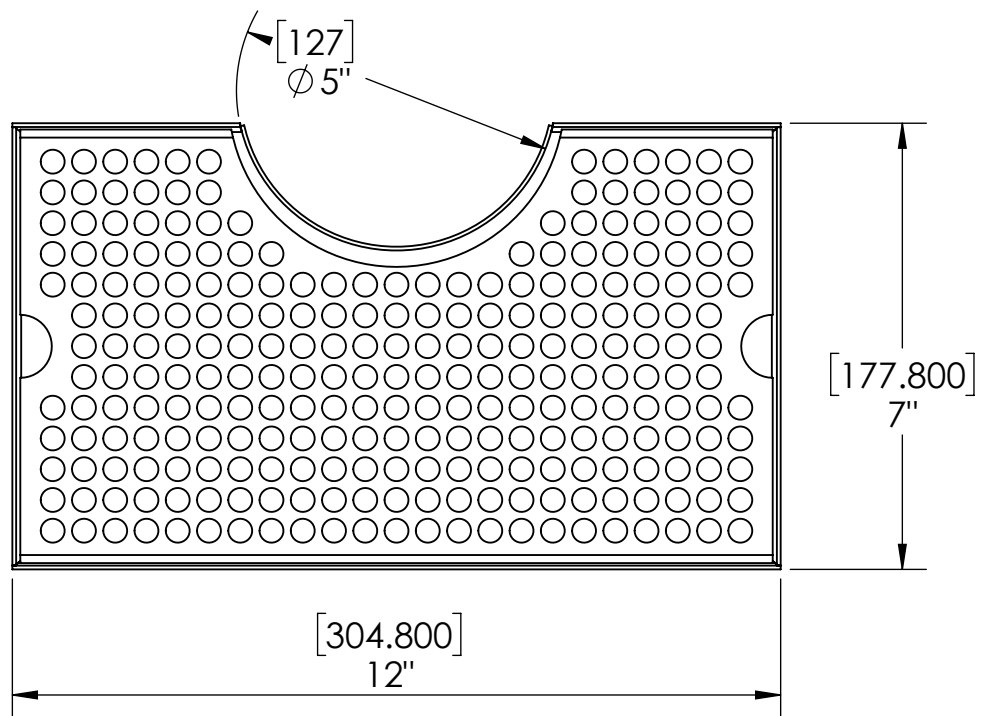

- 100% Stainless Steel Cut Out Surface Mount Drip Tray Brushed Finish
- Removable grill for easy manual cleaning
- Designed with a cutout for 3" tower base flange
- Fabricated from 1.5 mm Stainless Steel for Durability & Reliability

C604

Brushed Stainless

Options Available

Part Number	Dimensions	Finish
C633	12" L x 7" W	Vibrant Gold Finish

Product Dimensions:-

Revision # 1 - -
Copyright © 2017 Krome Dispense. All Rights Reserved

US & Canada :- +1-678 666 2001