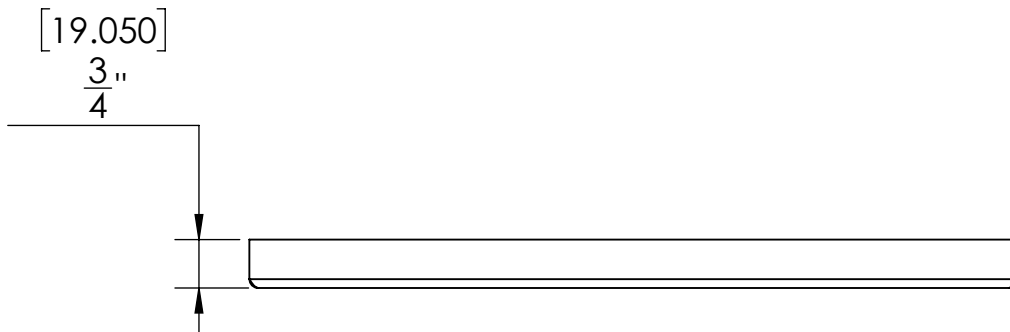

- 100% Stainless Steel Cut Out Surface Mount Drip Tray Brushed Finish
- Removable grill for easy manual cleaning
- Designed with a cutout for 3" tower base flange
- Fabricated from 1.5 mm Stainless Steel for Durability & Reliability

C604

Brushed Stainless

Options Available

Part Number	Dimensions	Finish
C633	12" L x 7" W	Vibrant Gold Finish

Product Dimensions:-

Revision # 1 - -
Copyright © 2017 Krome Dispense. All Rights Reserved

US & Canada :- +1-678 666 2001